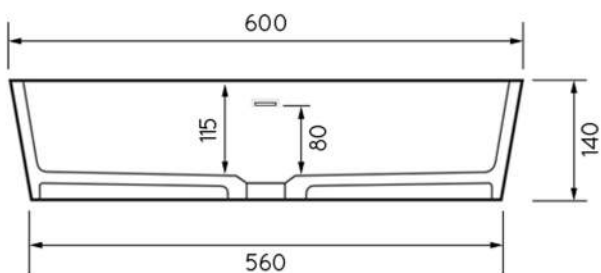

POLAR BASIN

TOP VIEW

SIDE VIEW

GENERAL INFO

LENGTH	600MM
WIDTH	350MM
HEIGHT	140MM
INTERNAL DEPTH	115MM
WEIGHT	11KG
OVERFLOW	Yes
WATER CAPACITY	11 LITRES*
COLOUR	WHITE GLOSS**

* CAPACITY AT OVERFLOW HEIGHT

** OTHER COLOURS AND FINISHES AVAILABLE TO SPECIAL ORDER

WATER CAPACITY