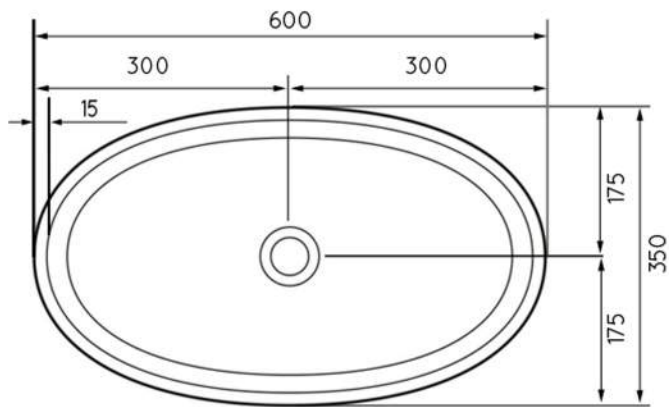

POLAR BASIN

TOP VIEW

SIDE VIEW

GENERAL INFO

LENGTH	600MM
WIDTH	350MM
HEIGHT	140MM
INTERNAL DEPTH	115MM
WEIGHT	11KG
OVERFLOW	Yes
WATER CAPACITY	11 LITRES*
COLOUR	WHITE GLOSS**

* CAPACITY AT OVERFLOW HEIGHT

** OTHER COLOURS AND FINISHES AVAILABLE TO SPECIAL ORDER

WATER CAPACITY